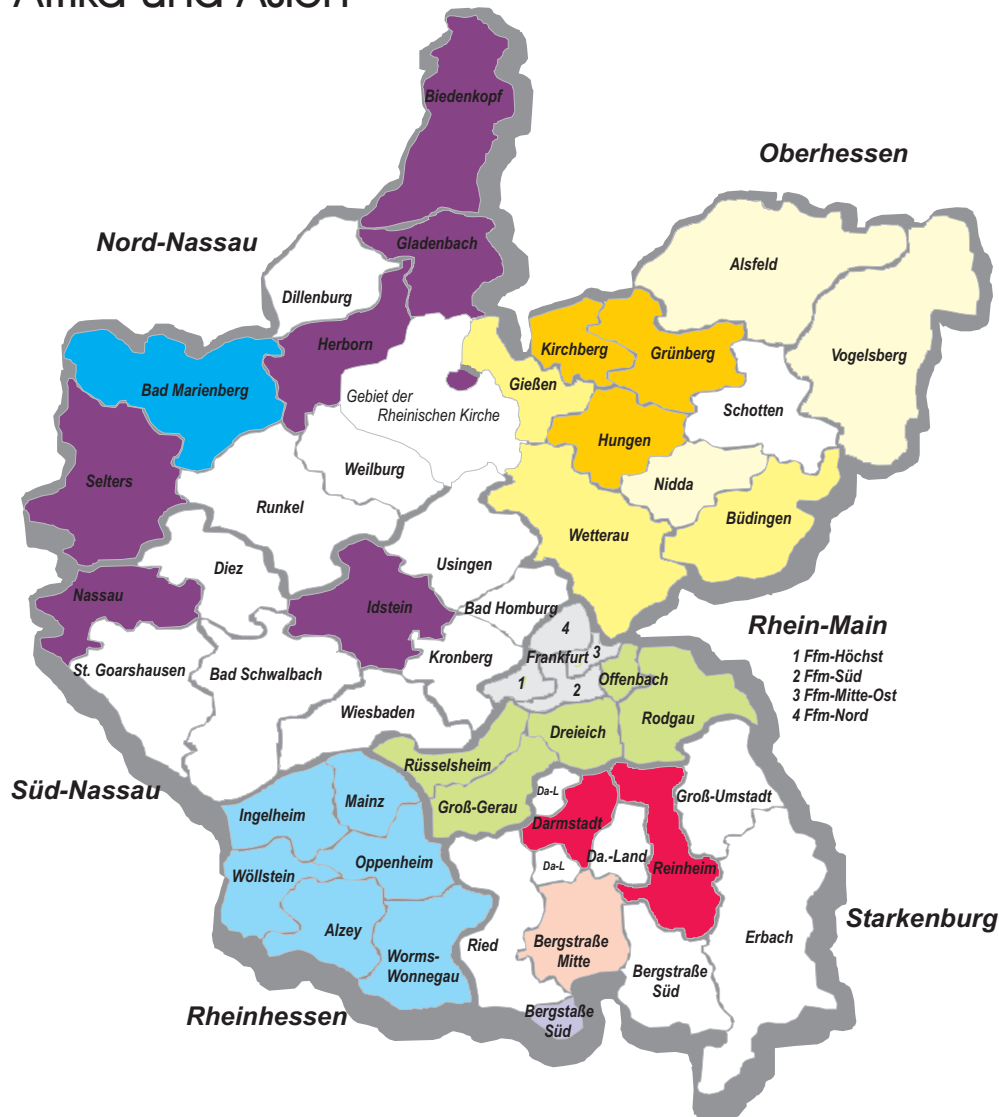

Ökumenische Direktpartnerschaften der EKHN in Afrika und Asien

Afrika

- Evangelical Lutheran Church in Tanzania (ELCT), Karagwe und Northwestern Diocese - [seit 1962 / 1985 / 1995]
- Moravian Church in South Africa (MCSA) - [seit 1987]
- Moravian Church Tanzania (MCST), Southern Province - [seit 1988]
- Presbyterian Church of Ghana (PCG), Northern Presbytery - [seit 1987]

Asien

- Church of North India (CNI), Diocese of Amritsar - [seit 1984]
- Church of South India (CSI), Diocese of East Kerala - [seit 1988]
- Church of South India (CSI), Diocese of Krishna Godavari - [seit 1983]
- Gereja Masehi Injili di Minahasa / Indonesien, Nordsulawesi (GMIM) - [seit 1985]
- Gereja Kristen Protestan Simalungun / Indonesien, Sumatra (GKPS)
- Presbyterian Church in the Republic of Korea (PROK), Presbytery Gwangju - [seit 1986]